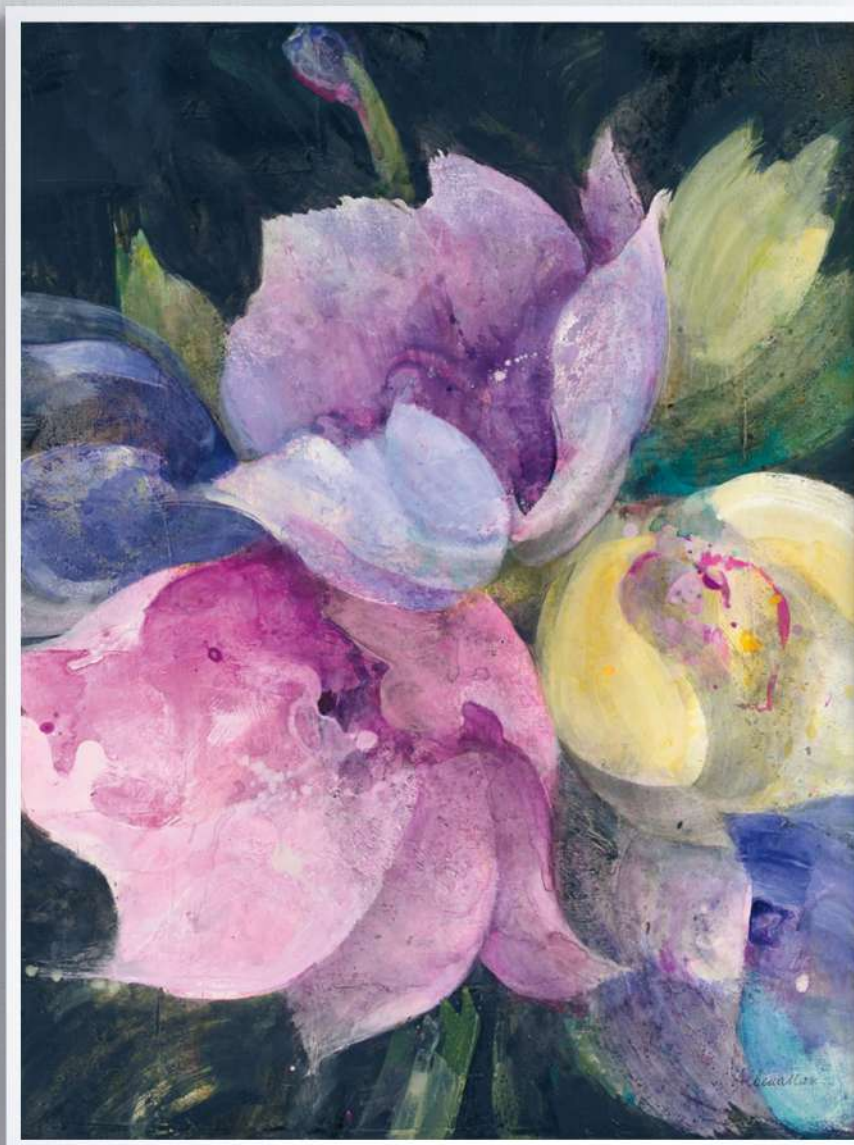

# PERFECTLY PINK

---

SILVIA VASSILEVA

62964 CONTEMPORARY CHINOISERIE

ALBENA HRISTOVA

62488 TULIP SPLASH

62485 EVENING PEONIES I

62486 EVENING PEONIES II