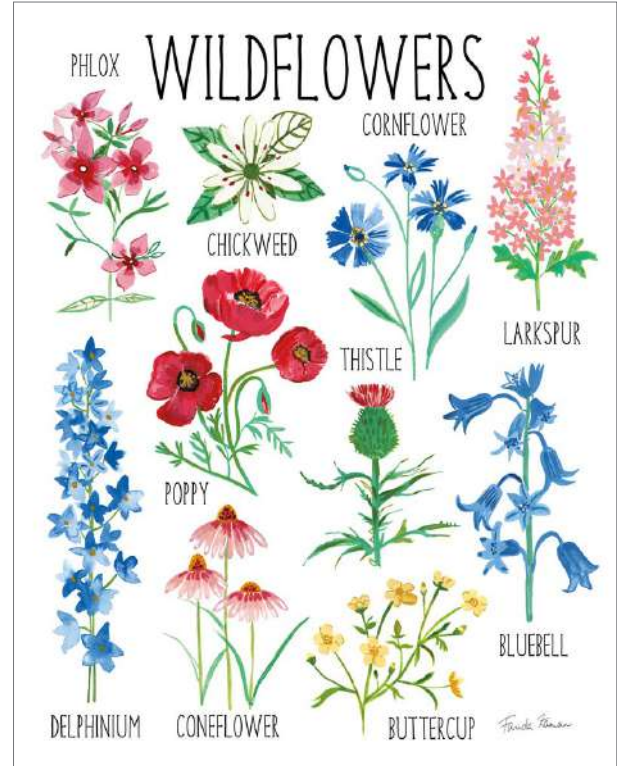

71176 NATURE CHART I
FARIDA ZAMAN