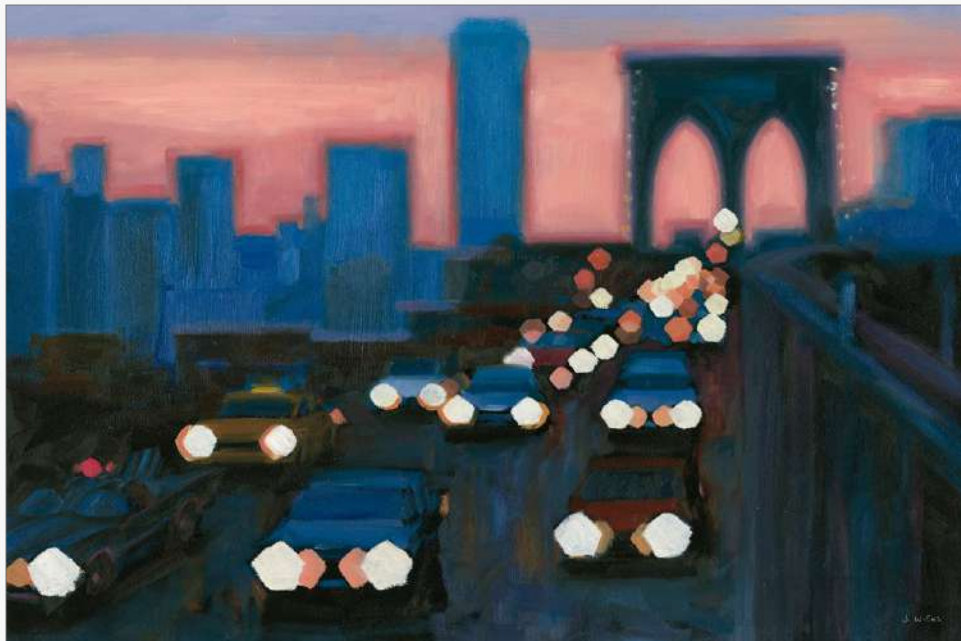

# CITY LIGHT

---

JAMES WIENS

65982 CITY LIGHTS

JAMES WIENS

65981 MANHATTAN DAWN

JAMES WIENS

65983 BROOKLYN BRIDGE EVENING