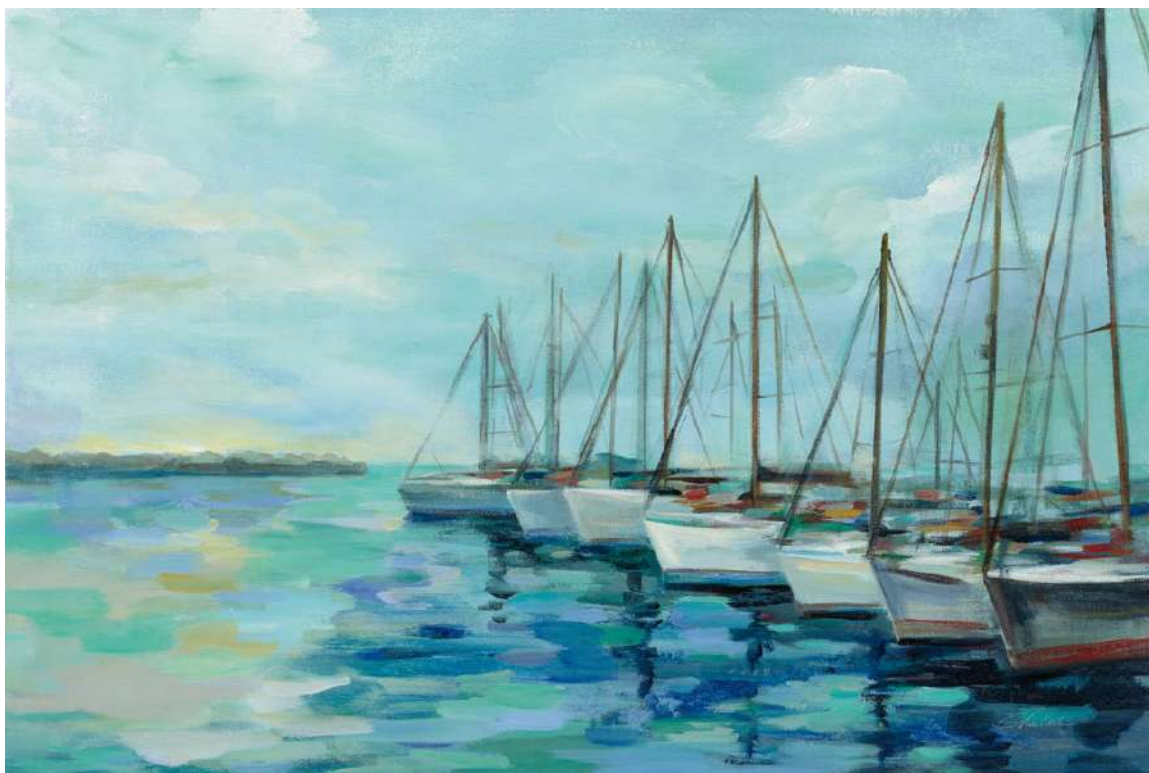

COAST

SILVIA VASSILEVA

46907 BREAKWATER AND BOATS