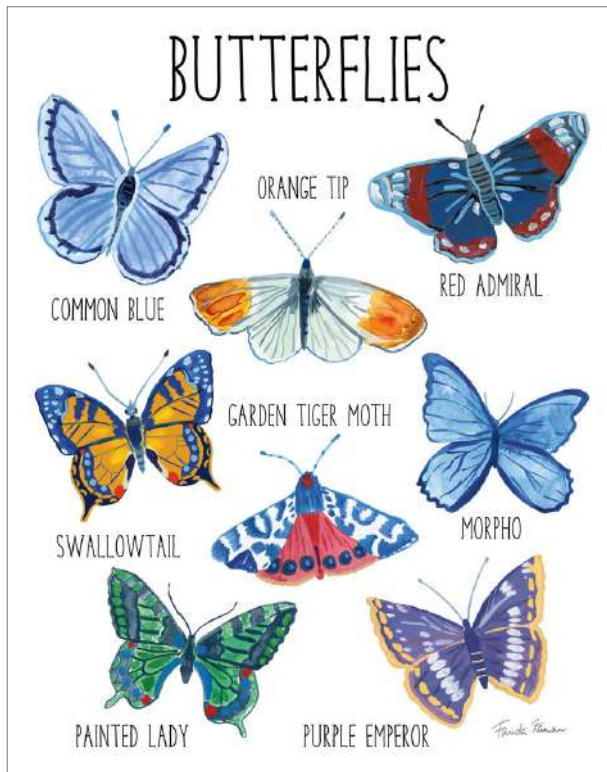

B

68238 IN THE GARDEN BEE  
COURTNEY PRAHL

71176 NATURE CHART I  
FARIDA ZAMAN

71177 NATURE CHART II  
FARIDA ZAMAN

68237 IN THE GARDEN BUTTERFLY  
COURTNEY PRAHL

JULIA PURINTON

70268 CHEERFUL CRASPEDIA

SILVIA VASSILEVA