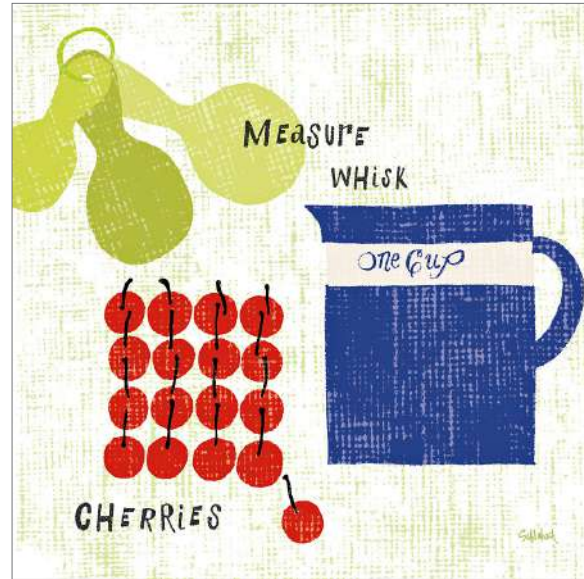

44673 BAKING IT II