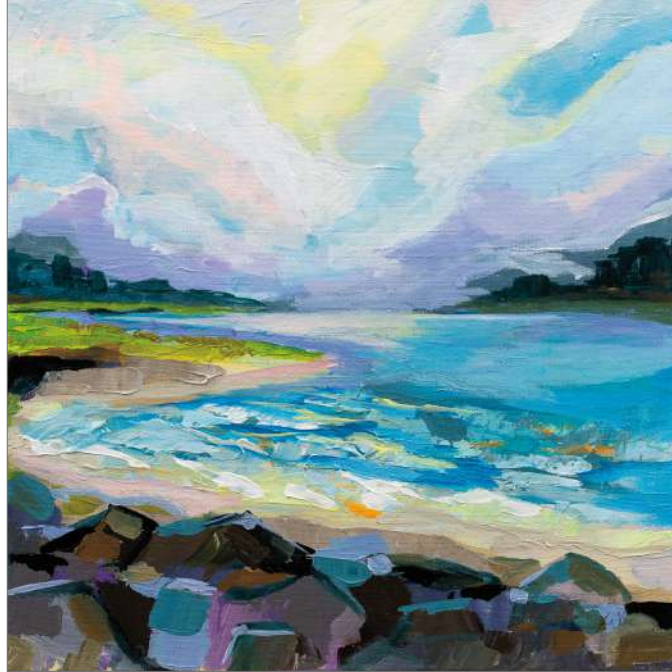

JEANETTE VERTENTES

59571 COASTLINE